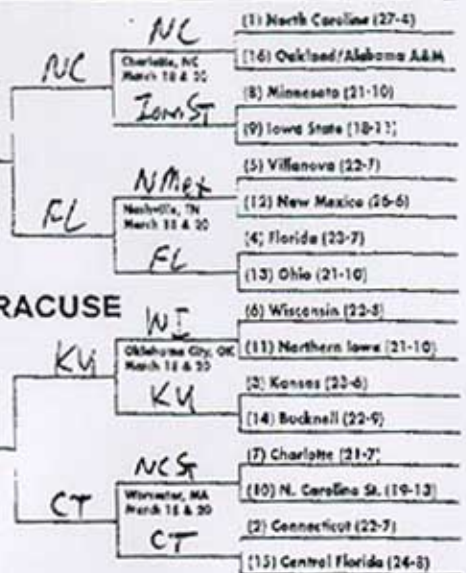

First Round
March 12, 18

Second Round
March 18, 20

Sweet 16
March 24, 25

Elite Eight
March 28, 27

Final Four
April 2

NATIONAL
CHAMPIONSHIP

Final Four
April 2

Elite Eight
March 26, 27

Sweet 16
March 24, 25

Second Round
March 19, 20

First Round
March 12, 18

- (1) Illinois (22-1)
- (16) Fairleigh Dickinson (26-12)
- (8) Texas (20-10)
- (9) Nevada (24-6)
- (5) Alabama (24-7)
- (12) UW-Milwaukee (24-9)
- (4) Boston College (24-4)
- (13) Penn (20-8)
- (5) LSU (20-9)
- (11) UAB (21-10)
- (3) Arizona (27-6)
- (14) Utah State (24-7)
- (7) So. Illinois (20-7)
- (10) St. Mary's (CA) (25-8)
- (2) Oklahoma St. (24-6)
- (15) St. Louisina (24-3)

ST. LOUIS
April 2

ST. LOUIS
April 4
NC
CHAMPION

ST. LOUIS
April 2

- (1) Washington (27-5)
- (16) Montana (18-13)
- (8) Pacific (26-2)
- (9) Pittsburgh (20-8)
- (5) Georgia Tech (19-11)
- (12) George Washington (22-7)
- (4) Louisville (20-4)
- (13) LA-Lafayette (20-10)
- (6) Texas Tech (20-10)
- (11) UCLA (18-10)
- (3) Gonzaga (25-4)
- (14) Winthrop (27-3)
- (7) West Virginia (21-12)
- (10) Creighton (23-10)
- (2) Wake Forest (26-5)
- (15) Chattanooga (20-10)

GATech

WAKE

- (1) North Carolina (27-4)
- (16) Oakland/Alabama A&M
- (8) Minnesota (21-10)
- (9) Iowa State (18-11)
- (5) Villanova (22-7)
- (12) New Mexico (20-6)
- (4) Florida (23-7)
- (13) Ohio (21-10)
- (6) Wisconsin (22-5)
- (11) Northern Iowa (21-10)
- (3) Kansas (22-6)
- (14) Bucknell (22-9)
- (7) Charlotte (21-7)
- (10) N. Carolina St. (19-13)
- (2) Connecticut (22-7)
- (15) Central Florida (24-3)