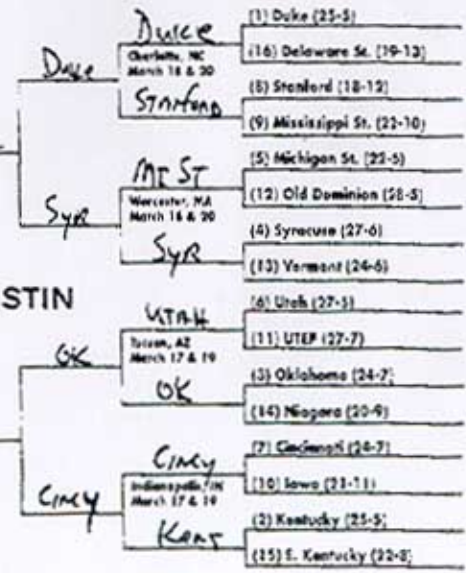

Sweet 16
March 24, 25

Second Round
March 19, 20

First Round
March 12, 18

- (1) Illinois (22-1)
- (16) Fairleigh Dickinson (26-12)
- (8) Texas (20-10)
- (9) Nevada (24-6)
- (5) Alabama (24-7)
- (12) UW-Milwaukee (24-9)
- (4) Boston College (24-4)
- (13) Penn (20-8)
- (5) LSU (20-9)
- (11) UAB (21-10)
- (3) Arizona (27-6)
- (14) Utah State (24-7)
- (7) So. Illinois (20-7)
- (10) St. Mary's (CA) (25-8)
- (2) Oklahoma St. (24-6)
- (15) St. Louisina (24-3)

ST. LOUIS
April 2

ST. LOUIS
April 4
NC
CHAMPION

ST. LOUIS
April 2

- (1) Washington (27-5)
- (16) Montana (18-13)
- (8) Pacific (26-2)
- (9) Pittsburgh (20-8)
- (5) Georgia Tech (19-11)
- (12) George Washington (22-7)
- (4) Louisville (20-4)
- (13) LA-Lafayette (20-10)
- (6) Texas Tech (20-10)
- (11) UCLA (18-10)
- (3) Gonzaga (25-4)
- (14) Winthrop (27-3)
- (7) West Virginia (21-12)
- (10) Creighton (23-10)
- (2) Wake Forest (26-5)
- (15) Chattanooga (20-10)

GATech

WAKE

- (1) North Carolina (27-4)
- (16) Oakland/Alabama A&M
- (8) Minnesota (21-10)
- (9) Iowa State (18-11)
- (5) Villanova (22-7)
- (12) New Mexico (20-6)
- (4) Florida (23-7)
- (13) Ohio (21-10)
- (6) Wisconsin (22-5)
- (11) Northern Iowa (21-10)
- (3) Kansas (22-6)
- (14) Bucknell (22-9)
- (7) Charlotte (21-7)
- (10) N. Carolina St. (19-13)
- (2) Connecticut (22-7)
- (15) Central Florida (24-3)

(16a) Oakland (12-18)

(16b) Alabama A&M (18-13)

OFFSHORE ROUND DANCE
Dayton, Ohio, March 15

- (1) Duke (25-5)
- (16) Delaware St. (19-13)
- (8) Stanford (18-12)
- (9) Mississippi St. (22-10)
- (5) Michigan St. (22-5)
- (12) Old Dominion (20-5)
- (4) Syracuse (27-6)
- (13) Vermont (24-6)
- (6) Utah (27-3)
- (11) UTEP (27-7)
- (3) Oklahoma (24-7)
- (14) Niagara (20-9)
- (7) Cincinnati (24-7)
- (10) Iowa (23-11)
- (2) Kentucky (25-5)
- (15) E. Kentucky (22-8)